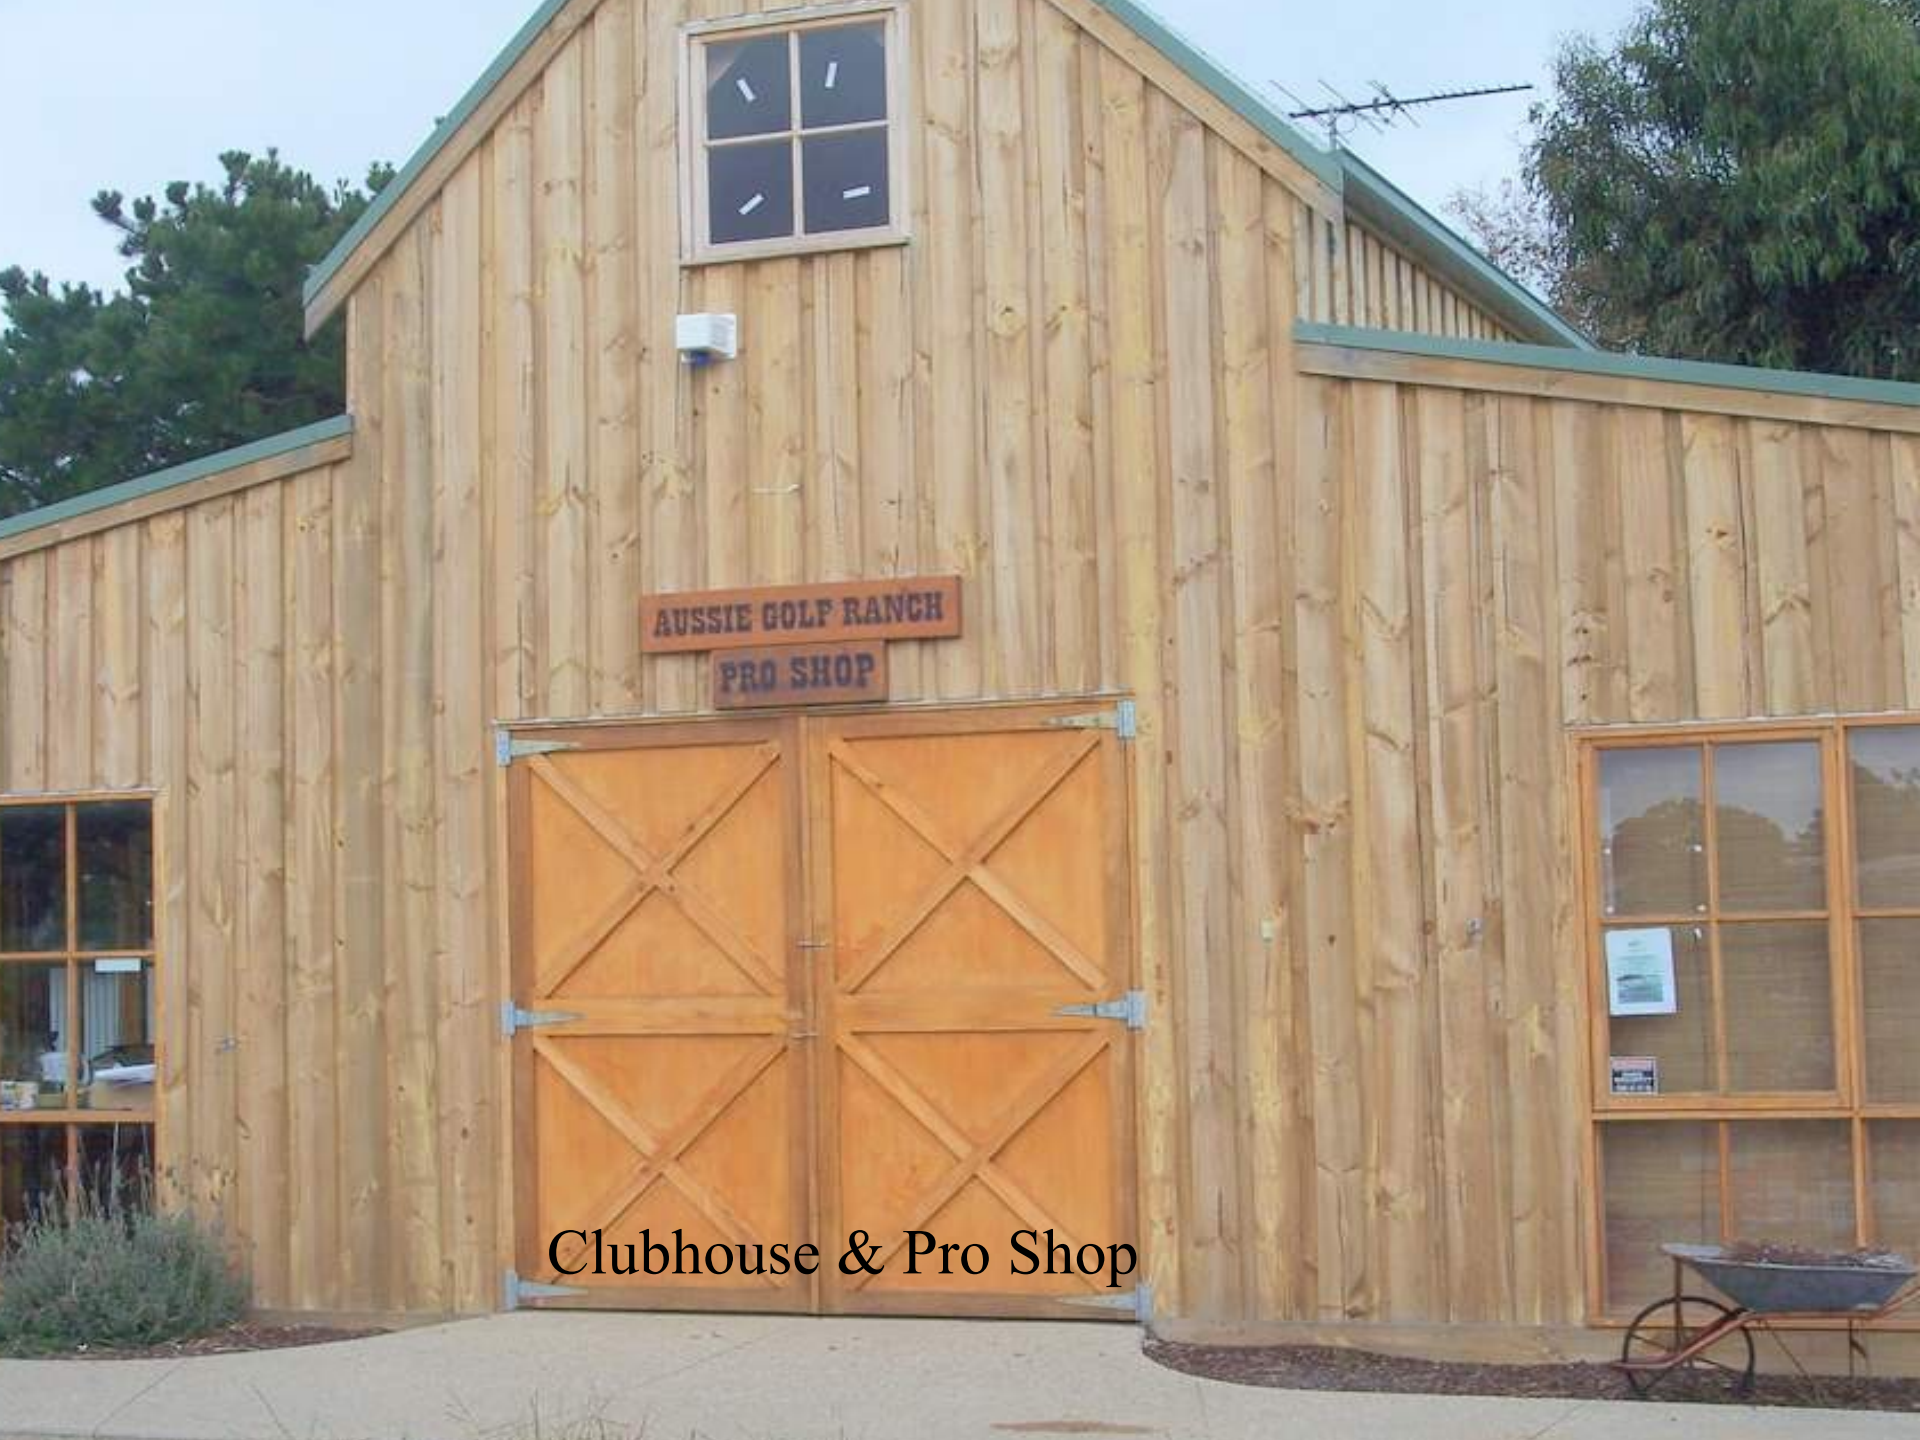

Welcome to Aussie Golf Ranch

AUSSIE GOLF RANCH  
PRO SHOP

Clubhouse & Pro Shop

1<sup>st</sup> Hole – 103 metres  
View from tee

1<sup>st</sup> Hole – Around the Green

2<sup>nd</sup> Hole – 162 metres  
View from tee